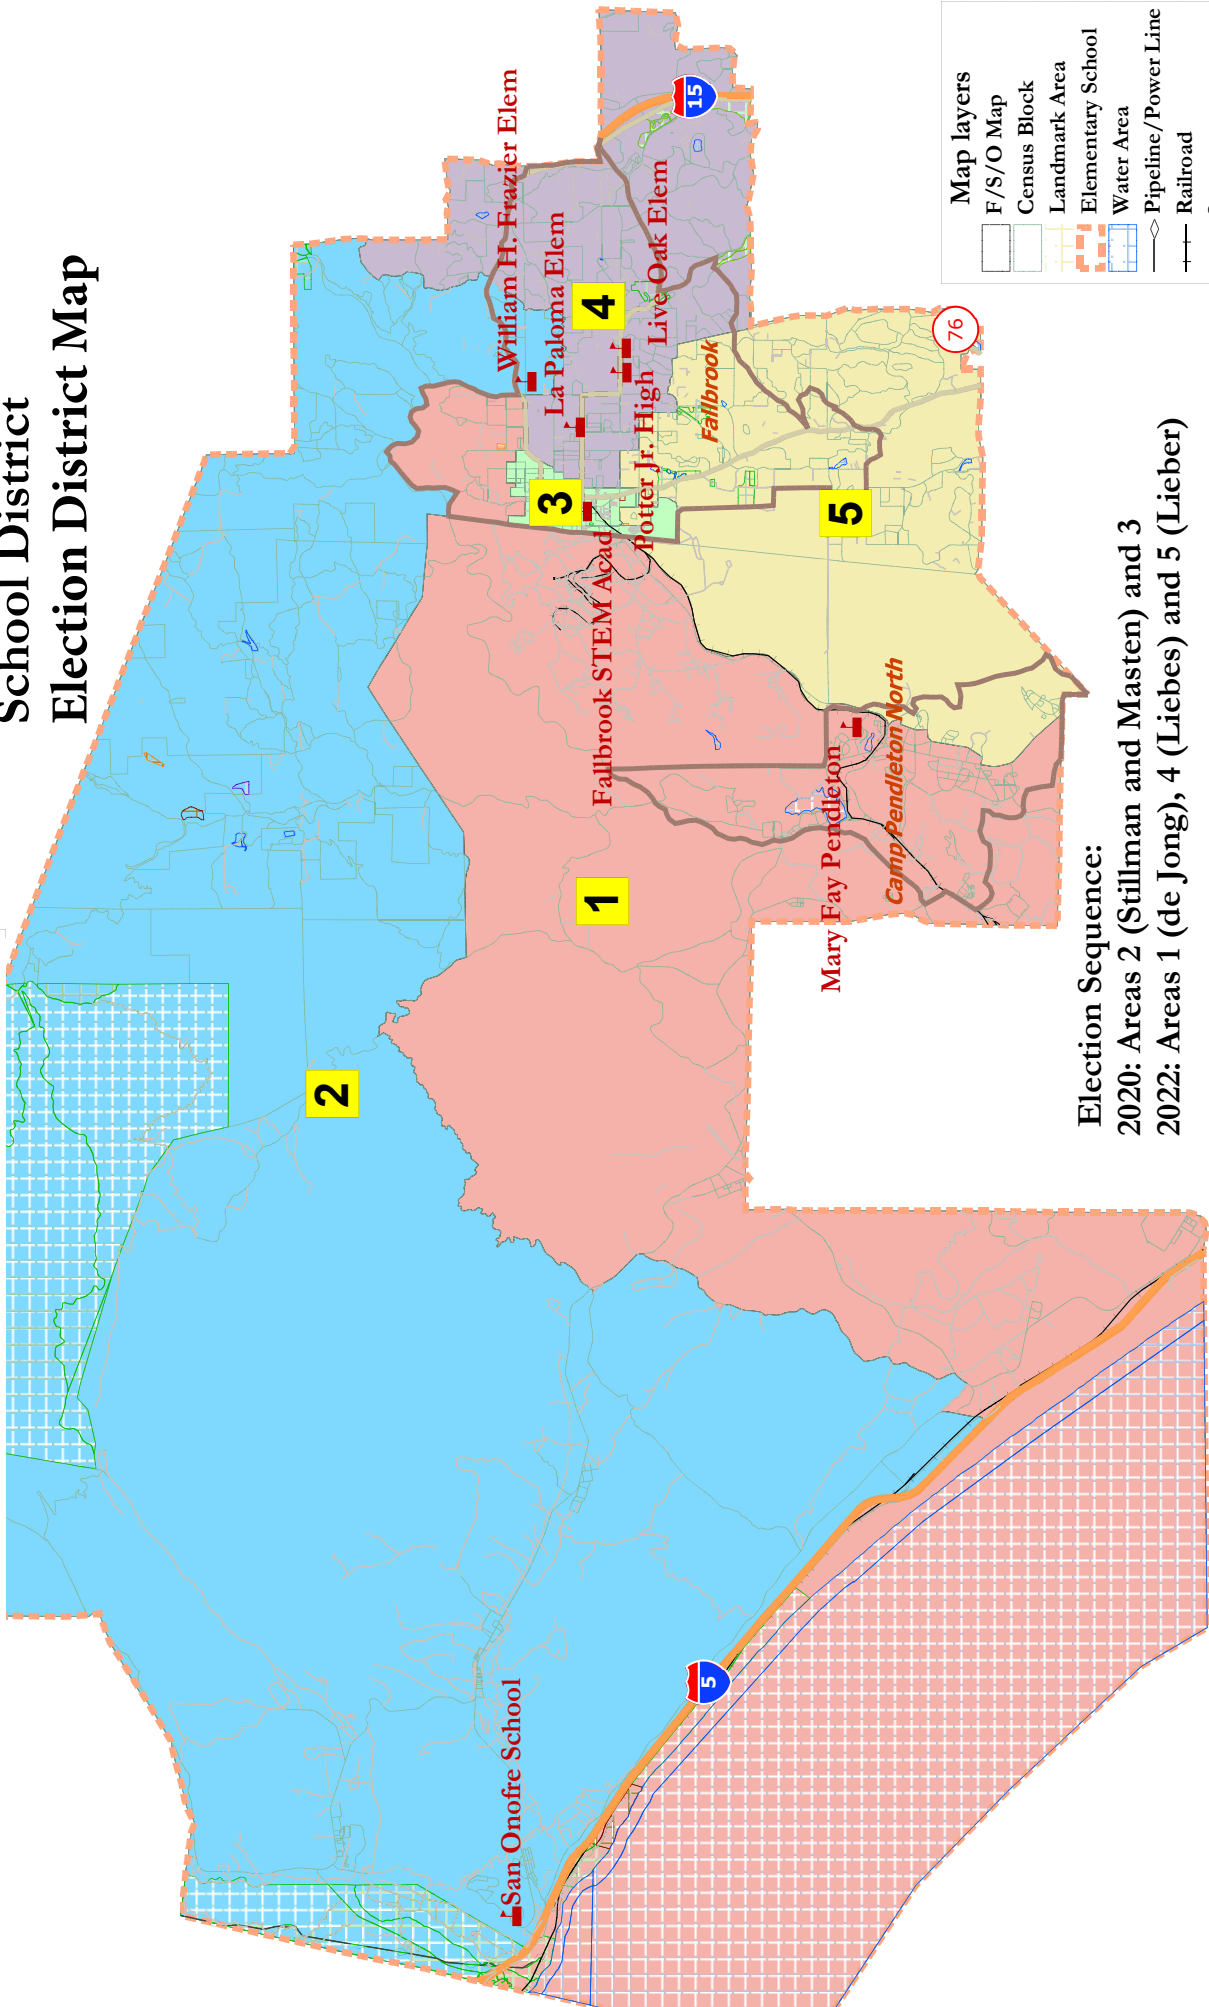

1

2

3

4

5

William H. Frazier Elem

Maie Ellis Elem

Mike Choate Center

Fallbrook STEM Acad

La Paloma Elem

Potter Jr. High

Live Oak Elem

S13

Fallbrook Union Elementary School District Election District Map

©2016 CALIPER

Fallbrook Union Elementary School District Election District Map

Election Sequence:
2020: Areas 2 (Stillman and Masten) and 3
2022: Areas 1 (de Jong), 4 (Liebes) and 5 (Lieber)

National Demographics Corporation, January 17 2018